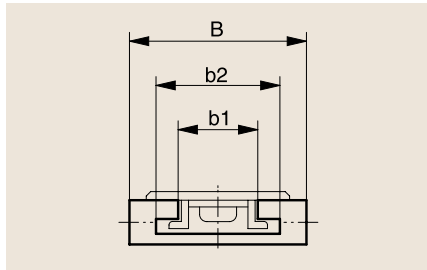

PROFILES FOR CONVEYING AND TRANSPORTATION

CHAIN, BELT, AND SLIDING GUIDES

● Stocked ○ Available within 10 days Dimensions in mm