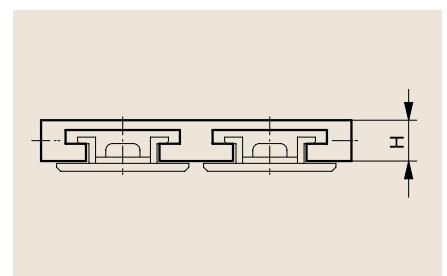

PROFILES FOR CONVEYING AND TRANSPORTATION

CHAIN, BELT, AND SLIDING GUIDES

● Stocked ○ Available within 10 days Dimensions in mm