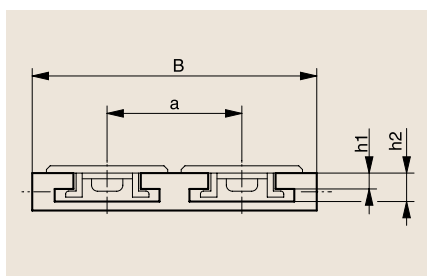

PROFILES FOR CONVEYING AND TRANSPORTATION

CHAIN, BELT, AND SLIDING GUIDES

● Stocked ○ Available within 10 days Dimensions in mm