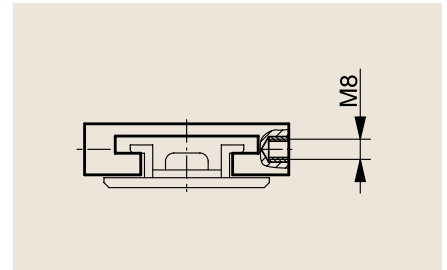

PROFILES FOR CONVEYING AND TRANSPORTATION

CHAIN, BELT, AND SLIDING GUIDES

● Stocked ○ Available within 10 days Dimensions in mm