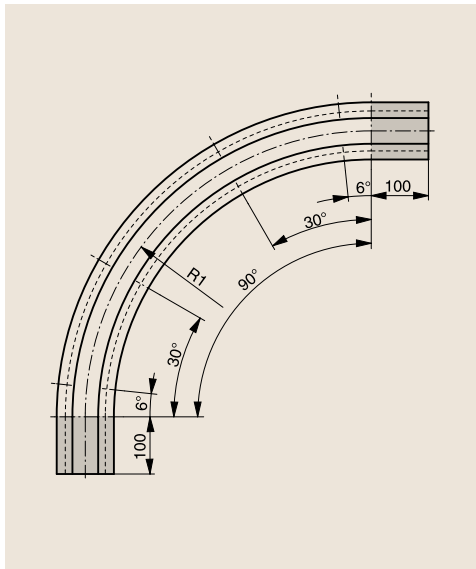

PROFILES FOR CONVEYING AND TRANSPORTATION

CHAIN, BELT, AND SLIDING GUIDES

● Stocked ○ Available within 10 days Dimensions in mm